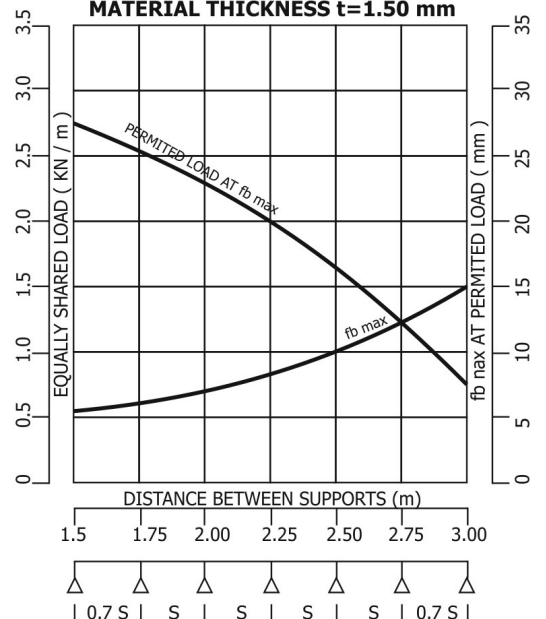

CABLE TRAY H:85 LOADING DIAGRAM
MATERIAL THICKNESS $t=1.50$ mm